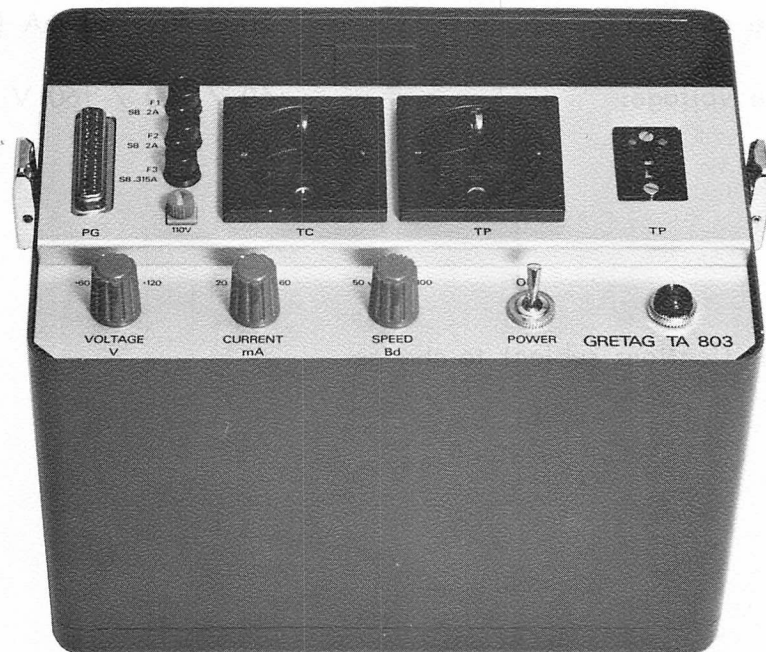

### TELETYPE ADAPTER

The TA-803 teletypewriter adapter is used to connect the cryptographic unit to commercially available 5-level-code (CCITT No. 2) teletypewriters.

A built-in automatic line-end control breaks down a continuous text into telex lines of 69 characters. The TA-803 is built into a metal case with cover.

Specifications:

Overall dimensions:	22 cm (8.7") long 15 cm (6") wide 18 cm (7") high
Weight:	approx. 4 kg (9 lbs)
Temperature range:	operating 0° to +50° C storage -30° to +70° C
Power:	110/220 V AC ±15 %, 60 VA 50/60 cps ±10 %
Length of power cord:	1.8 m (5.9 ft)
Length of interconnecting cable:	1 m (3.3 ft)
Radiation:	active and passive filtering to eliminate radiation of plain text information
Teletypewriter code:	CCITT No. 2
Telegraph speed:	50 / 75 / 100 Baud (switchable)
Line current:	20 / 40 / 60 mA (switchable)
Line voltage:	60 / 120 / ±60 V (switchable)